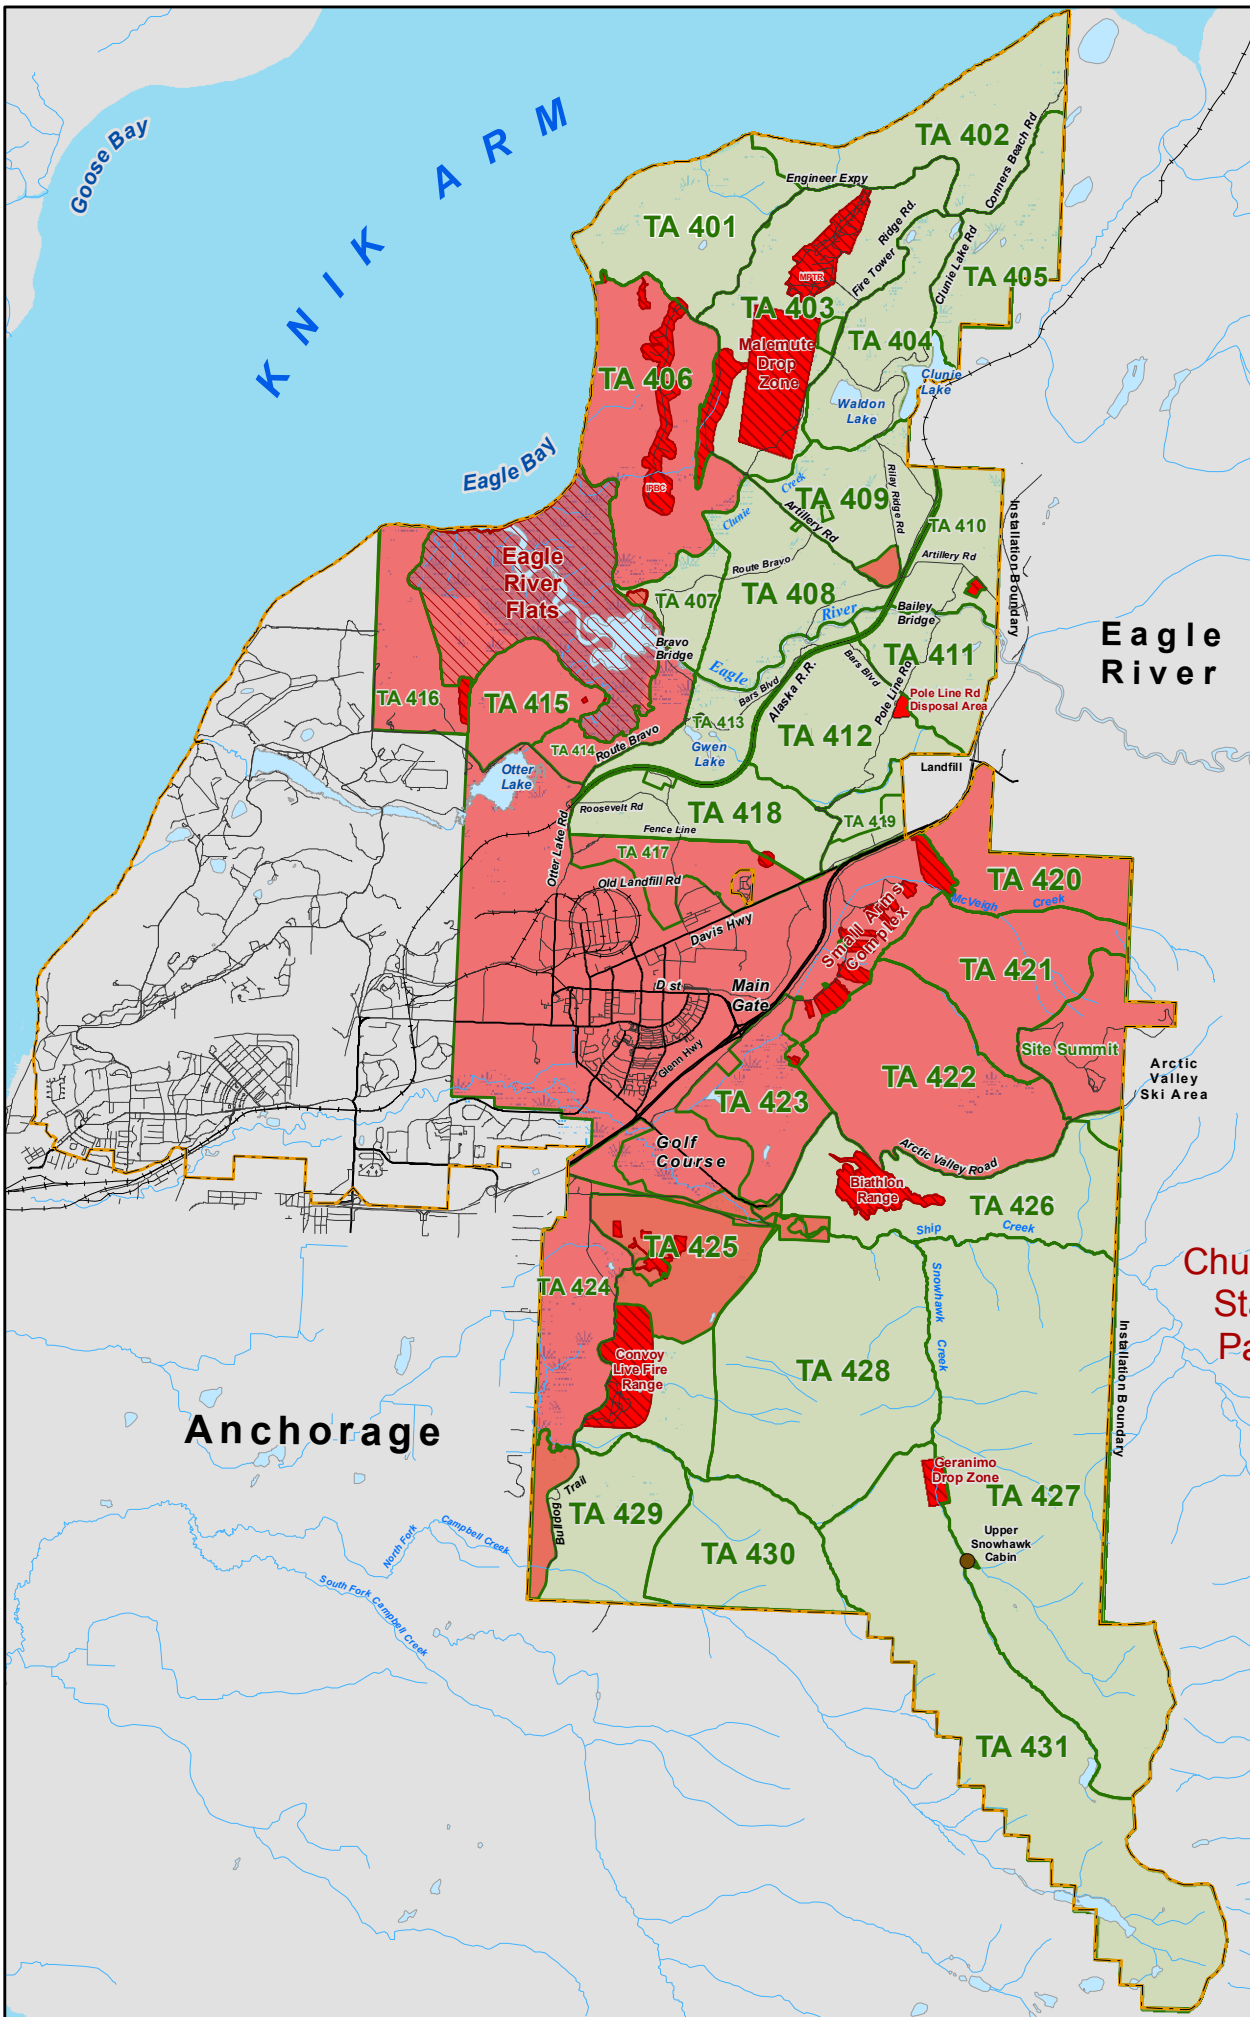

JBER Small Game Hunting Areas

Legend

-  Hunting Allowed
-  Hunting Prohibited
-  Installation Boundary
-  Live Fire NO ACCESS
-  Lakes
-  Wetland
-  River/ Stream
-  Highway
-  Road
-  Rail Road

WARNING!
Vehicles Training on JBER Roads.
Slow Down and Remain Vigilant.

Date: 25 Aug 2011
 Drawn: MKH
 GIS Server: GIS_Projects\JBER\
 JBER_small_animal_8.5x11.mxd