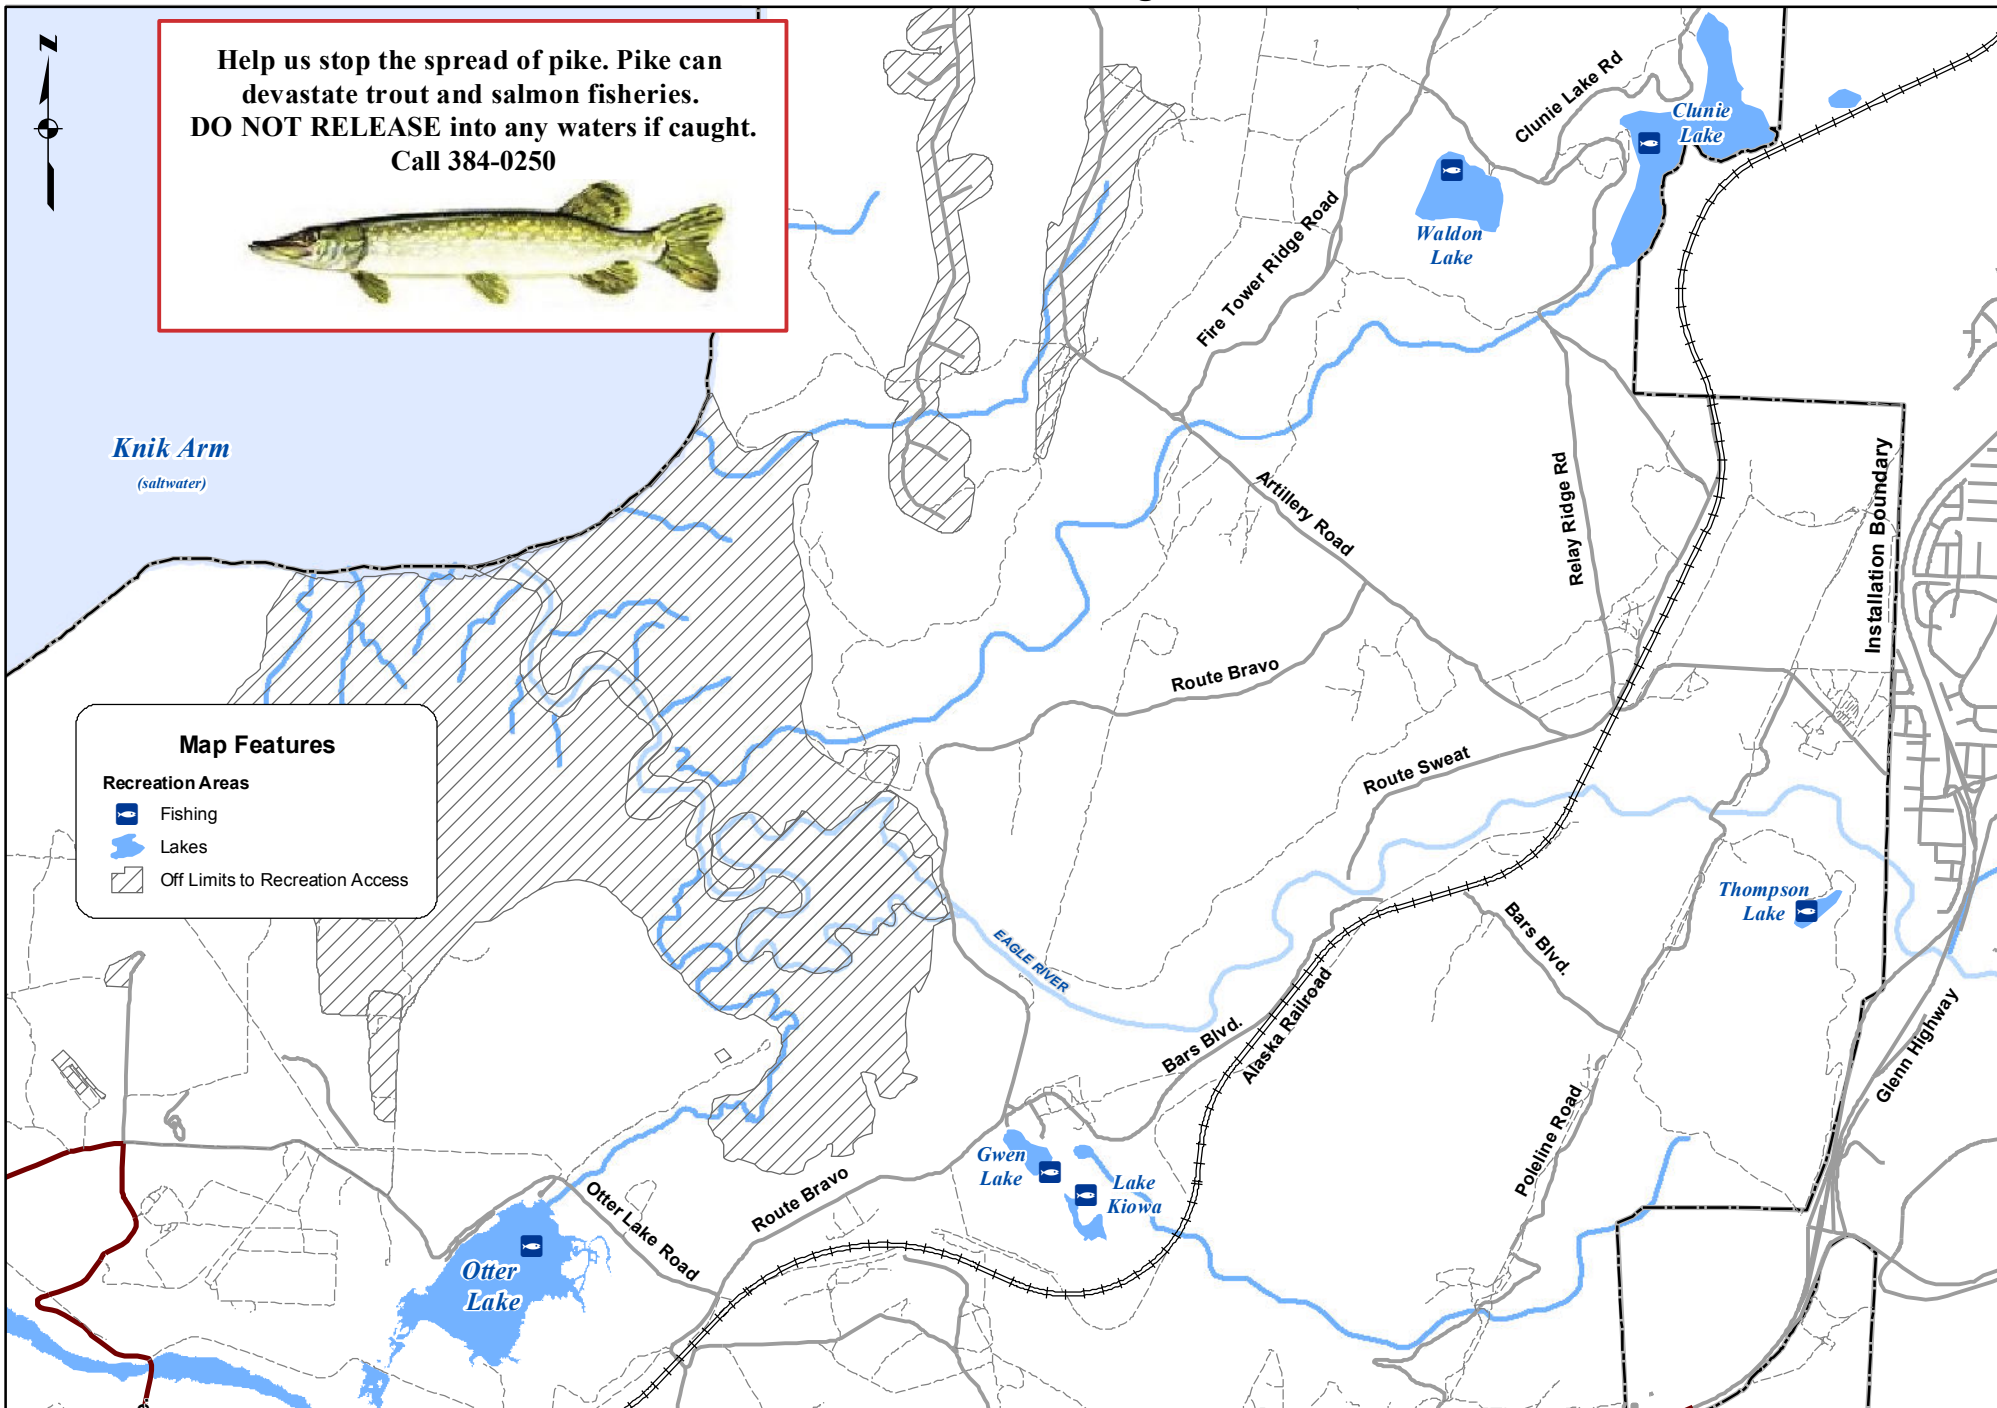

JBER Richardson Fishing Lakes

Help us stop the spread of pike. Pike can devastate trout and salmon fisheries.
DO NOT RELEASE into any waters if caught.
Call 384-0250

Knik Arm
(saltwater)

Map Features

Recreation Areas

-  Fishing
-  Lakes
-  Off Limits to Recreation Access

0 0.25 0.5 1 1.5 Miles

UNCLASSIFIED

F:\GIS_Projects\JBER\Conservation\JBER_Richardson_Fishing_Lakes.mxd
DATUM: WGS84 UTM Zone 6N Drawn: 3-21-12 MKH/JDG