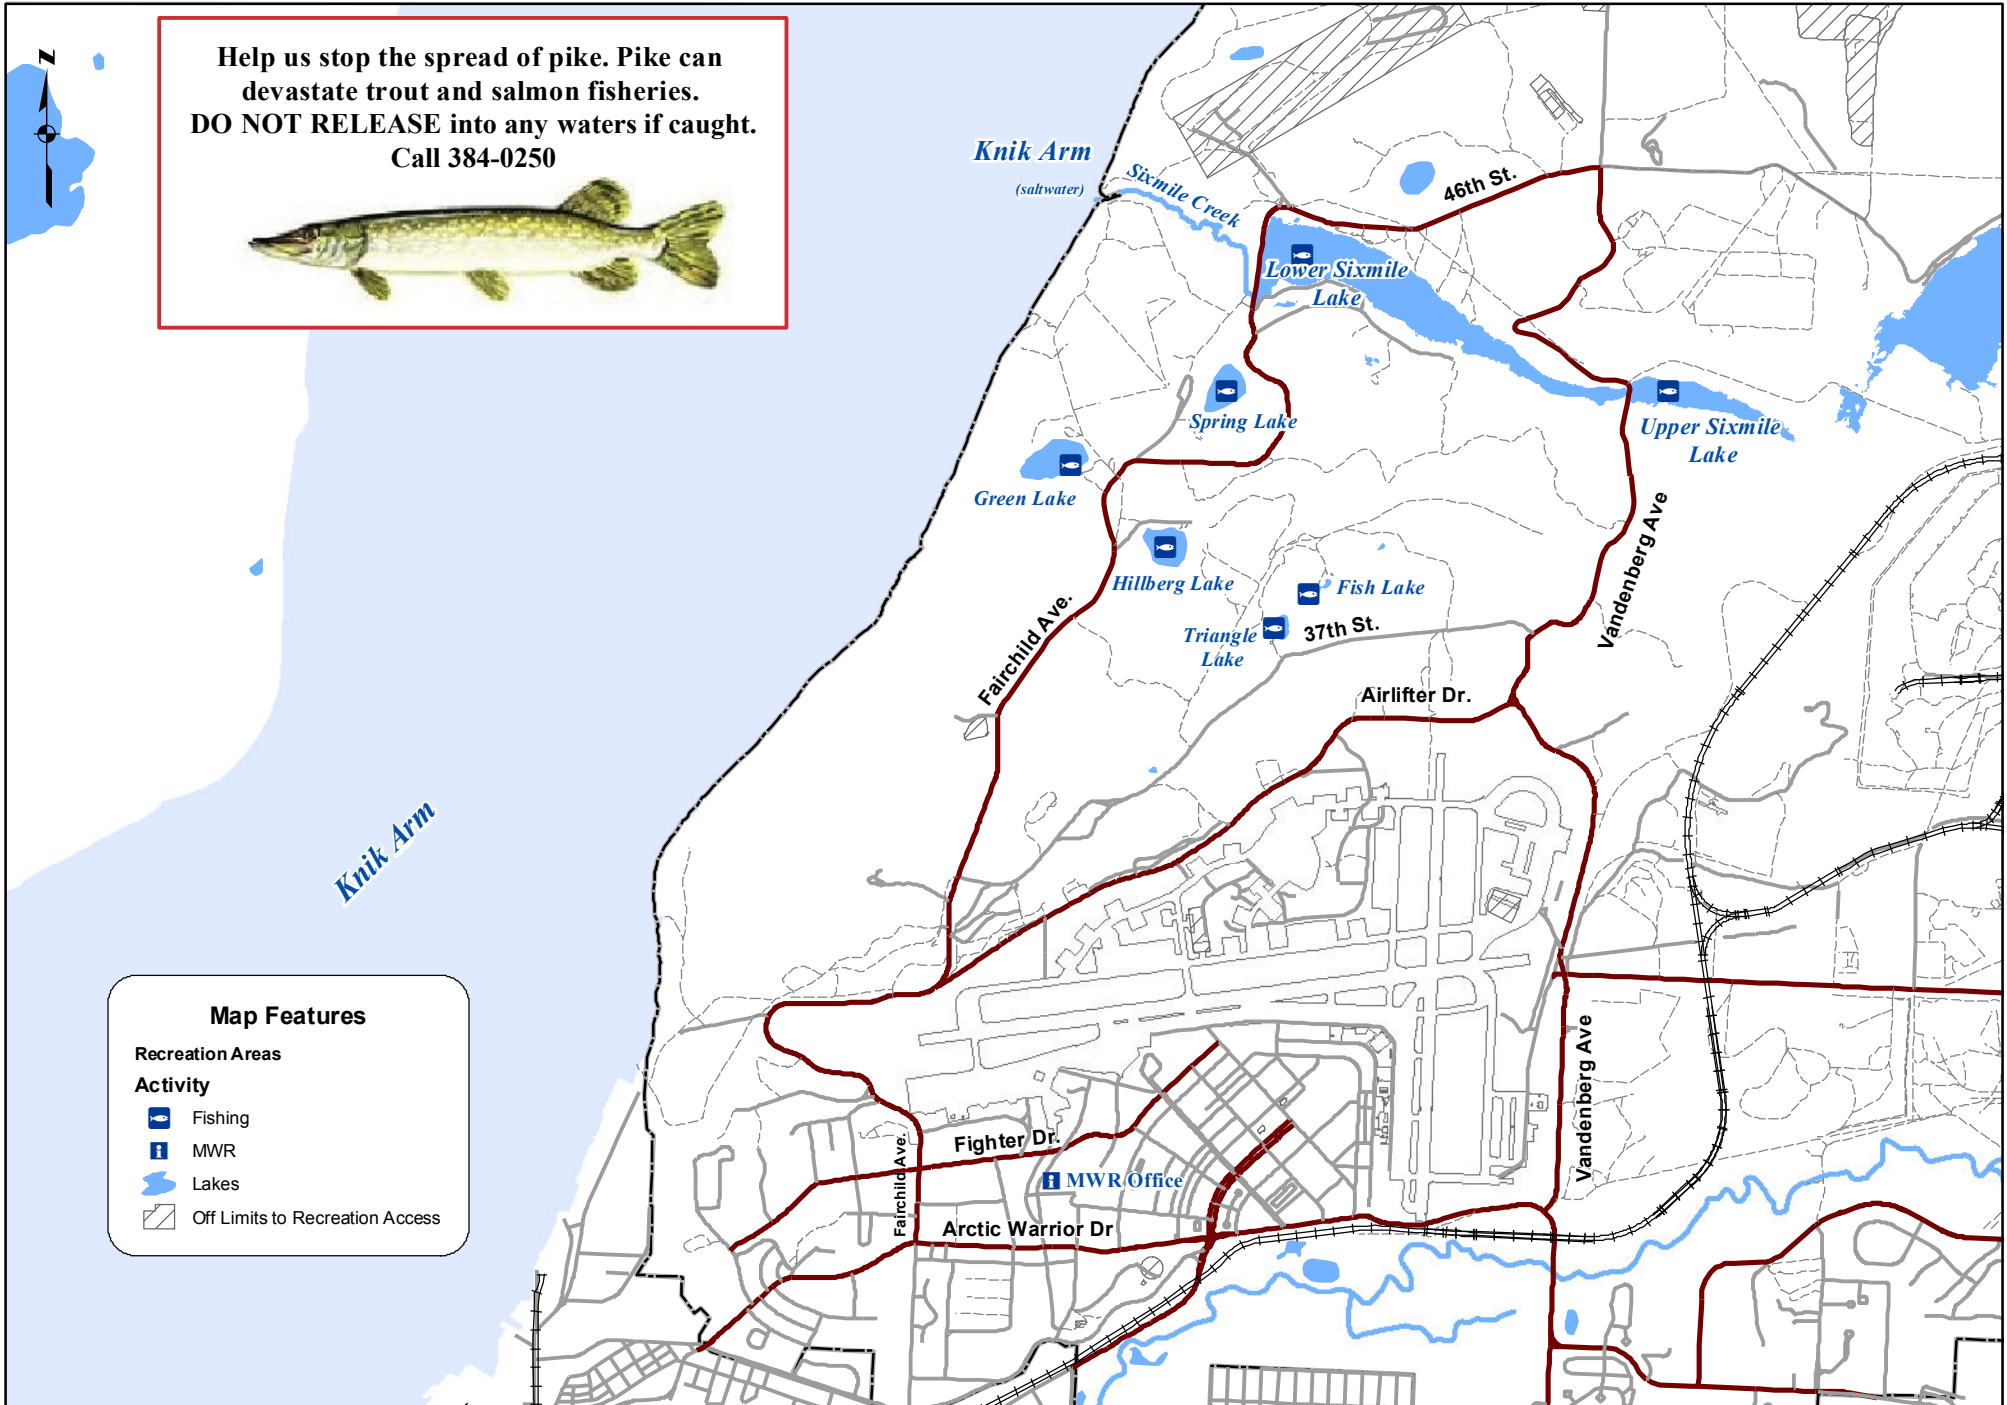

JBER Elmendorf Fishing Lakes

Help us stop the spread of pike. Pike can devastate trout and salmon fisheries.
DO NOT RELEASE into any waters if caught.
Call 384-0250

Map Features

Recreation Areas

Activity

-  Fishing
-  MWR
-  Lakes
-  Off Limits to Recreation Access